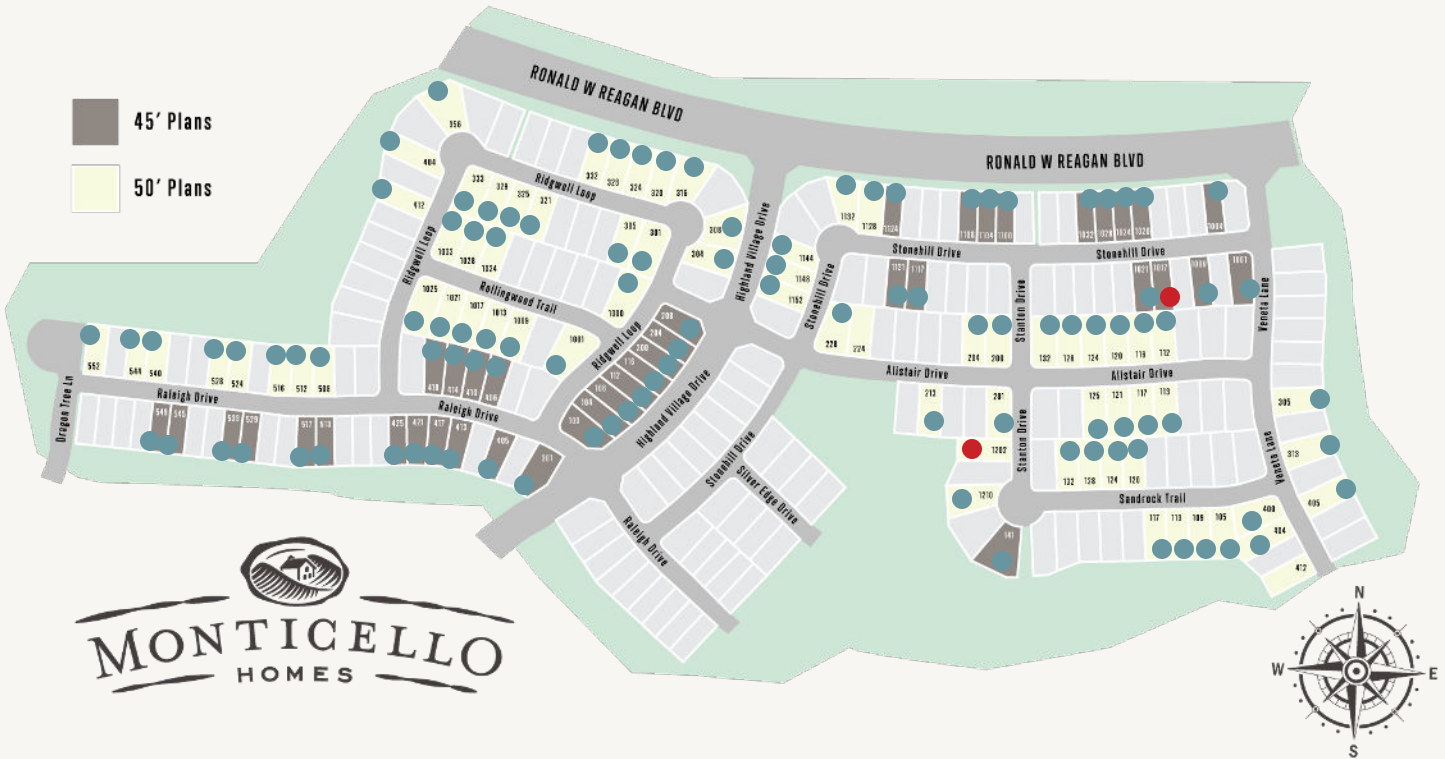

HIGHLAND VILLAGE

● Available ● Sold

This community information and available home sites are subject to change without notice

HIGHLAND VILLAGE

Lot #	Address	Lot Size	Status	Details
7	104 Ridgewell Loop		Lot Available	Available Plans
6	108 Ridgewell Loop		Lot Available	Available Plans
8	100 Ridgewell Loop		Lot Available	Available Plans
5	112 Ridgewell Loop		Lot Available	Available Plans
4	116 Ridgewell Loop		Lot Available	Available Plans
3	200 Ridgewell Loop		Lot Available	Available Plans
2	204 Ridgewell Loop		Lot Available	Available Plans
1	208 Ridgewell Loop		Lot Available	Available Plans
21	549 Raleigh Drive		Lot Available	Available Plans
20	545 Raleigh Drive		Lot Available	Available Plans
17	533 Raleigh Drive		Lot Available	Available Plans
16	529 Raleigh Drive		Lot Available	Available Plans
13	517 Raleigh Drive		Lot Available	Available Plans
12	513 Raleigh Drive		Lot Available	Available Plans
8	425 Raleigh Drive		Lot Available	Available Plans
7	421 Raleigh Drive		Lot Available	Available Plans
6	417 Raleigh Drive		Lot Available	Available Plans